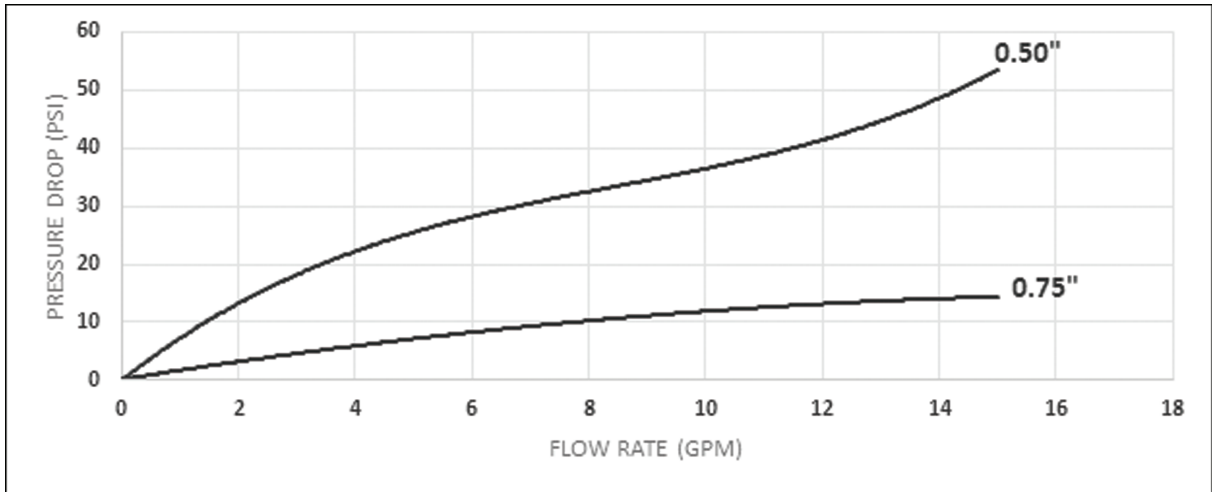

# HSC Series Spring Check Valves

Technical Data: Pressure Drop Charts

## HSC Series Spring Check Valve Pressure Drop (1/2" - 3/4")