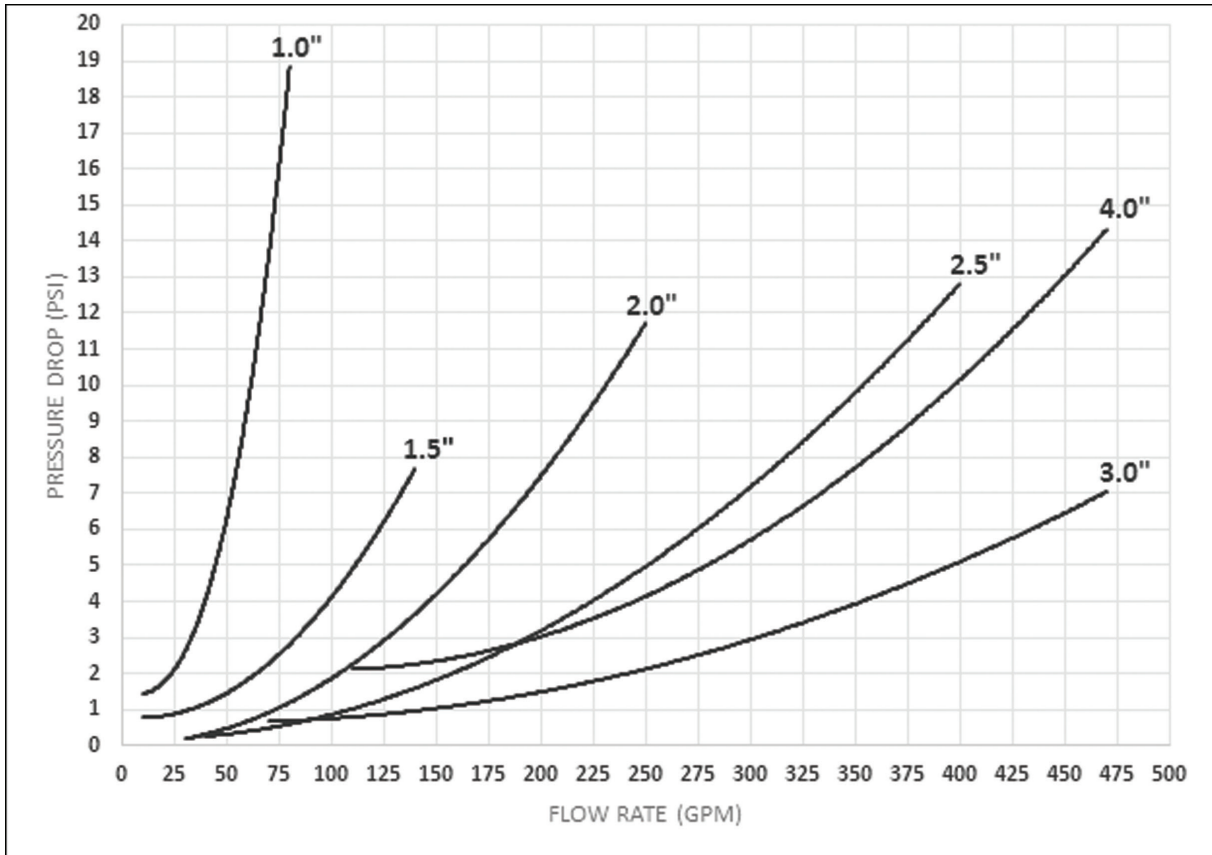

# HSC Series Spring Check Valves

Technical Data: Pressure Drop Charts

## HSC Series Spring Check Valve Pressure Drop (1/2" - 3/4")

## HSC Series Spring Check Valve Pressure Drop (1" - 4")